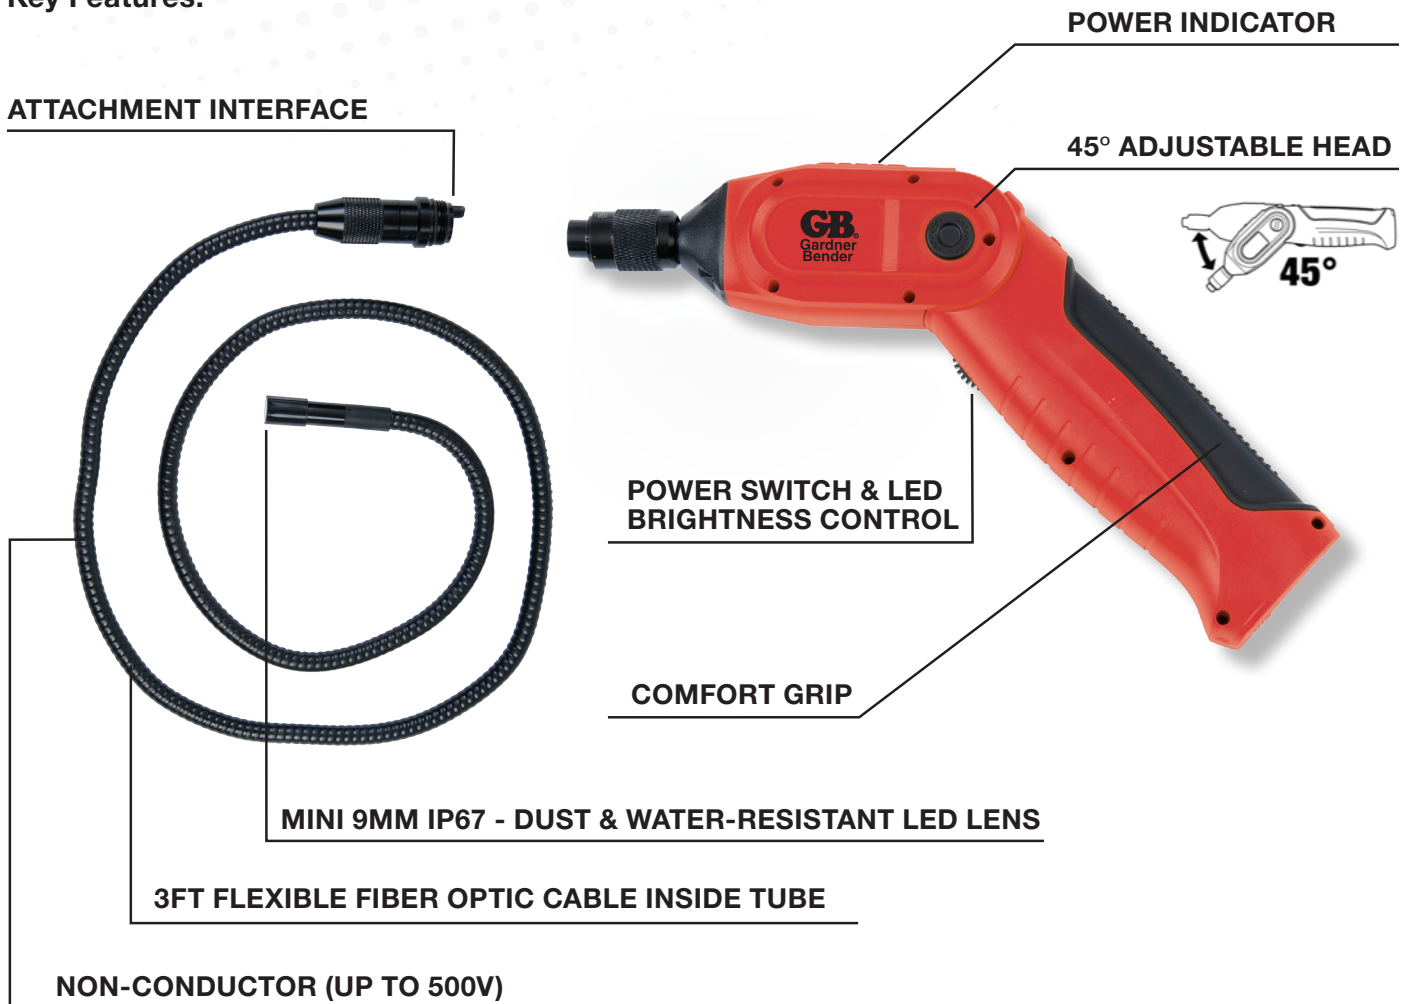

This value priced device features a water-resistant and non-conductive (up to 500 volts), 3ft flexible tube with a dustproof/water-resistant 9mm camera and adjustable LED lighting at the tip allowing the user to view into spaces they cannot reach due to structural obstructions (like the inside of a wall or above a ceiling).

Powered by 4 AA batteries (not included) so you never need to wait to recharge or figure out how to dispose of and/or replace expensive lithium ion batteries.

Key Features:

Includes: Handle, 3 ft Flexible Tube, & Accessories (Hook, Mirror, & Magnet)

WIC-100 WiFi Inspection Camera:

- Creates its own WiFi signal to connect to user's smart-phone or tablet using the free application available for IOS™ or Android™ devices – NO INTERNET NEEDED!
- Water-resistant 3 ft flexible camera shaft is non-conductive up to 500 volts
- Full color live video output
- Captures stills and video for later review and/or to send to someone via email
- Lens mounted LEDs with adjustable brightness
- Includes useful accessories: hook, mirror, and magnet attachments to retrieve small items or see around corners
- E-mail video or pictures directly from app
- Only takes 4 AA batteries (not included)
- Transmits up to 30ft

WIC-100 WiFi Inspection Camera	
Brand:	Gardner Bender®
Model:	WIC-100
Retail Price:	\$129.99
Imaging Sensor:	CMOS
Resolution:	640x480 (PAL & NTSC)
Waterproof Capacity:	IP67 (Lens and Tube Only)
Cable Snake & Lens Diameter:	9mm
Cable Snake Length:	36"
Illumination:	LED w/ adjustable brightness
Batteries:	4 x AA (not included)
Media Capture:	Video/Photo
Signal Transmission:	Ad-hoc WiFi
APP Support:	Android 2.2 and iOS 4.3 and later versions
Image/Video Sharing:	E-mail
Dimensions (W x D x H):	10 x 2 x 1.7 (in) - Excluding Tube
Handle Weight:	6.14 (oz)