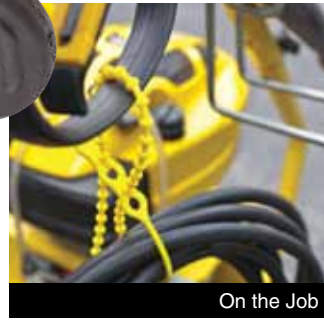

In the Yard

In the Truck

On the Job

In the Workshop

Around the House

During Recreation

NEW Beadle™ Wraps

Beadle™ Wraps, an innovation from Gardner Bender, can simplify your life and save you money. Easier than a twist tie, more versatile than a cable tie, and stronger than hook & loop fasteners... add them to the tool box, the craft kit, and the “junk-drawer” for everyday organization needs.

Wrap, lock, and hang or store everything from baseball caps at the back door to holiday decorations in storage, extension cords, and hoses.

Great For:

- On the Job
- Around the house
- In the Garage
- In the Workshop
- On a Camping Trip
- At the Gym
- In the Yard
- On the Boat
- In the Car

Benefits:

- **Save money & Reduce waste:** Use & re-use- No more throwing away ties and replacing with new.
- **Increase free time:** Reduce daily clutter - Keep items neat and easy to access.
- **Improve Job-site safety:** Reduce tripping hazards - Keep working surfaces clear of cords & hoses.

Features:

- **Releaseable:** Use & re-use. Beads lock and release through key-hole slots
- **Heavy Duty:** 70 lb and 140 lb tensile strength
- **Adjustable:** Bundle capacities from 1/4" to 7" diameters or string together for greater capacity
- **Secure:** Bundle and secure with double lock through 2 convenient keyhole slots to bind, hook, and secure
- **Versatile:** Color options to stand-out or be discrete
- **Flexible:** Bundle and create a loop to hang
- **Durable:** Engineered from resin compliant with FDA 21 CFR 177-1500 and conforms to Military Specification MIL-M-20693B