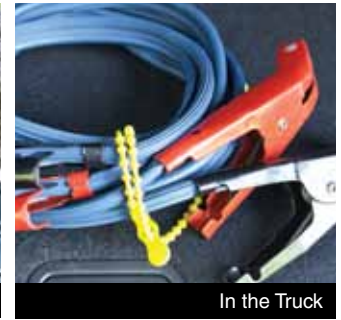

In the Yard

In the Truck

On the Job

In the Workshop

Around the House

During Recreation

NEW Beadle™ Wraps

Beadle™ Wraps, an innovation from Gardner Bender, can simplify your life and save you money. Easier than a twist tie, more versatile than a cable tie, and stronger than hook & loop fasteners... add them to the tool box, the craft kit, and the “junk-drawer” for everyday organization needs.

Wrap, lock, and hang or store everything from baseball caps at the back door to holiday decorations in storage, extension cords, and hoses.

Great For:

- On the Job
- Around the house
- In the Garage
- In the Workshop
- On a Camping Trip
- At the Gym
- In the Yard
- On the Boat
- In the Car

Benefits:

- **Save money & Reduce waste:** Use & re-use- No more throwing away ties and replacing with new.
- **Increase free time:** Reduce daily clutter - Keep items neat and easy to access.
- **Improve Job-site safety:** Reduce tripping hazards - Keep working surfaces clear of cords & hoses.

Features:

- **Releaseable:** Use & re-use. Beads lock and release through key-hole slots
- **Heavy Duty:** 70 lb and 140 lb tensile strength
- **Adjustable:** Bundle capacities from 1/4" to 7" diameters or string together for greater capacity
- **Secure:** Bundle and secure with double lock through 2 convenient keyhole slots to bind, hook, and secure
- **Versatile:** Color options to stand-out or be discrete
- **Flexible:** Bundle and create a loop to hang
- **Durable:** Engineered from resin compliant with FDA 21 CFR 177-1500 and conforms to Military Specification MIL-M-20693B